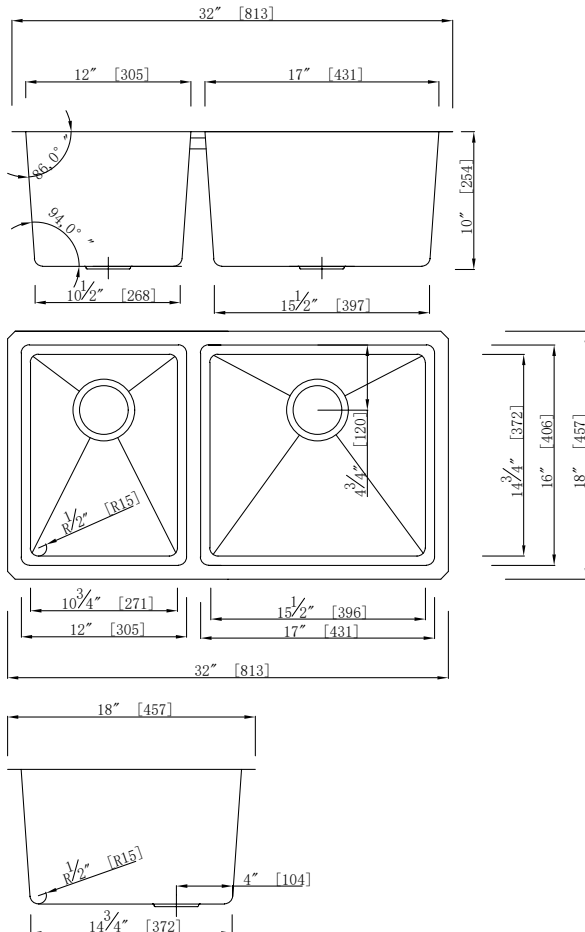

**GSM-4060**

UPC: 813649025408

**Style:**

- Micro Radius
- Undermount
- Kitchen Sink
- 40/60 Straight-Cut Double Bowl

**Size:**

- Overall: 32"x18"x10"
- Bowl Size: (L)12"x16"x10" | (R)17"x16"x10"

**Features:**

- 18 Gauge Thickness
- 304 Stainless Steel Sink
- 18/10 Chrome/Nickel Content
- Extra Large Sound Cancellation Pads
- Thermal Undercoating

**Certifications:**

- cUPC
- NQA ISO 9001
- UKAS
- CSA

**Warranty:**